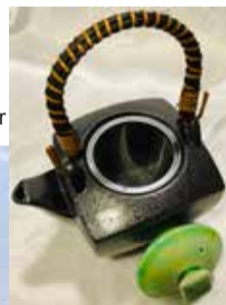

#FJ-03/BK Black
Ceramic
3.25"H, 3.25"Dia.
Made in China.
\$4.50 each

Kutani Ware Cup with Lid
\$12.95 each
Limited Quantity:2

Arita Yaki Tea Cup and Saucer
\$6.95 set

#RTTS1-2 Hisui Set (4-1)
Ceramic
Teapot:20oz or 2.5cups, 4.25"H
Includes Stainless Steel Mesh Infuser
Teacup:6oz, 3.75"Dia., 2.25"H
\$87.15 per set