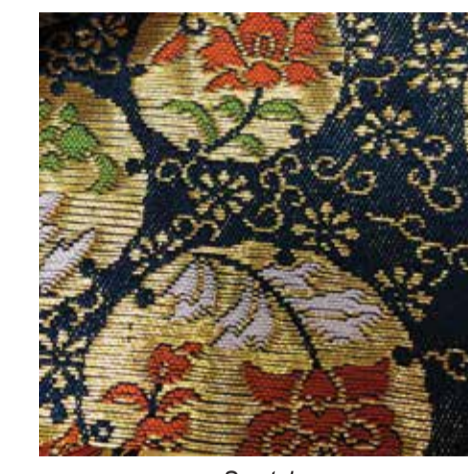

Made in Japan.

KABUTO SASHI - LARGE

KABUTO SASHI - SMALL

Swatch

NARU YUMI - LARGE

NARU YUMI - SMALL

SHIBARAKU - LARGE